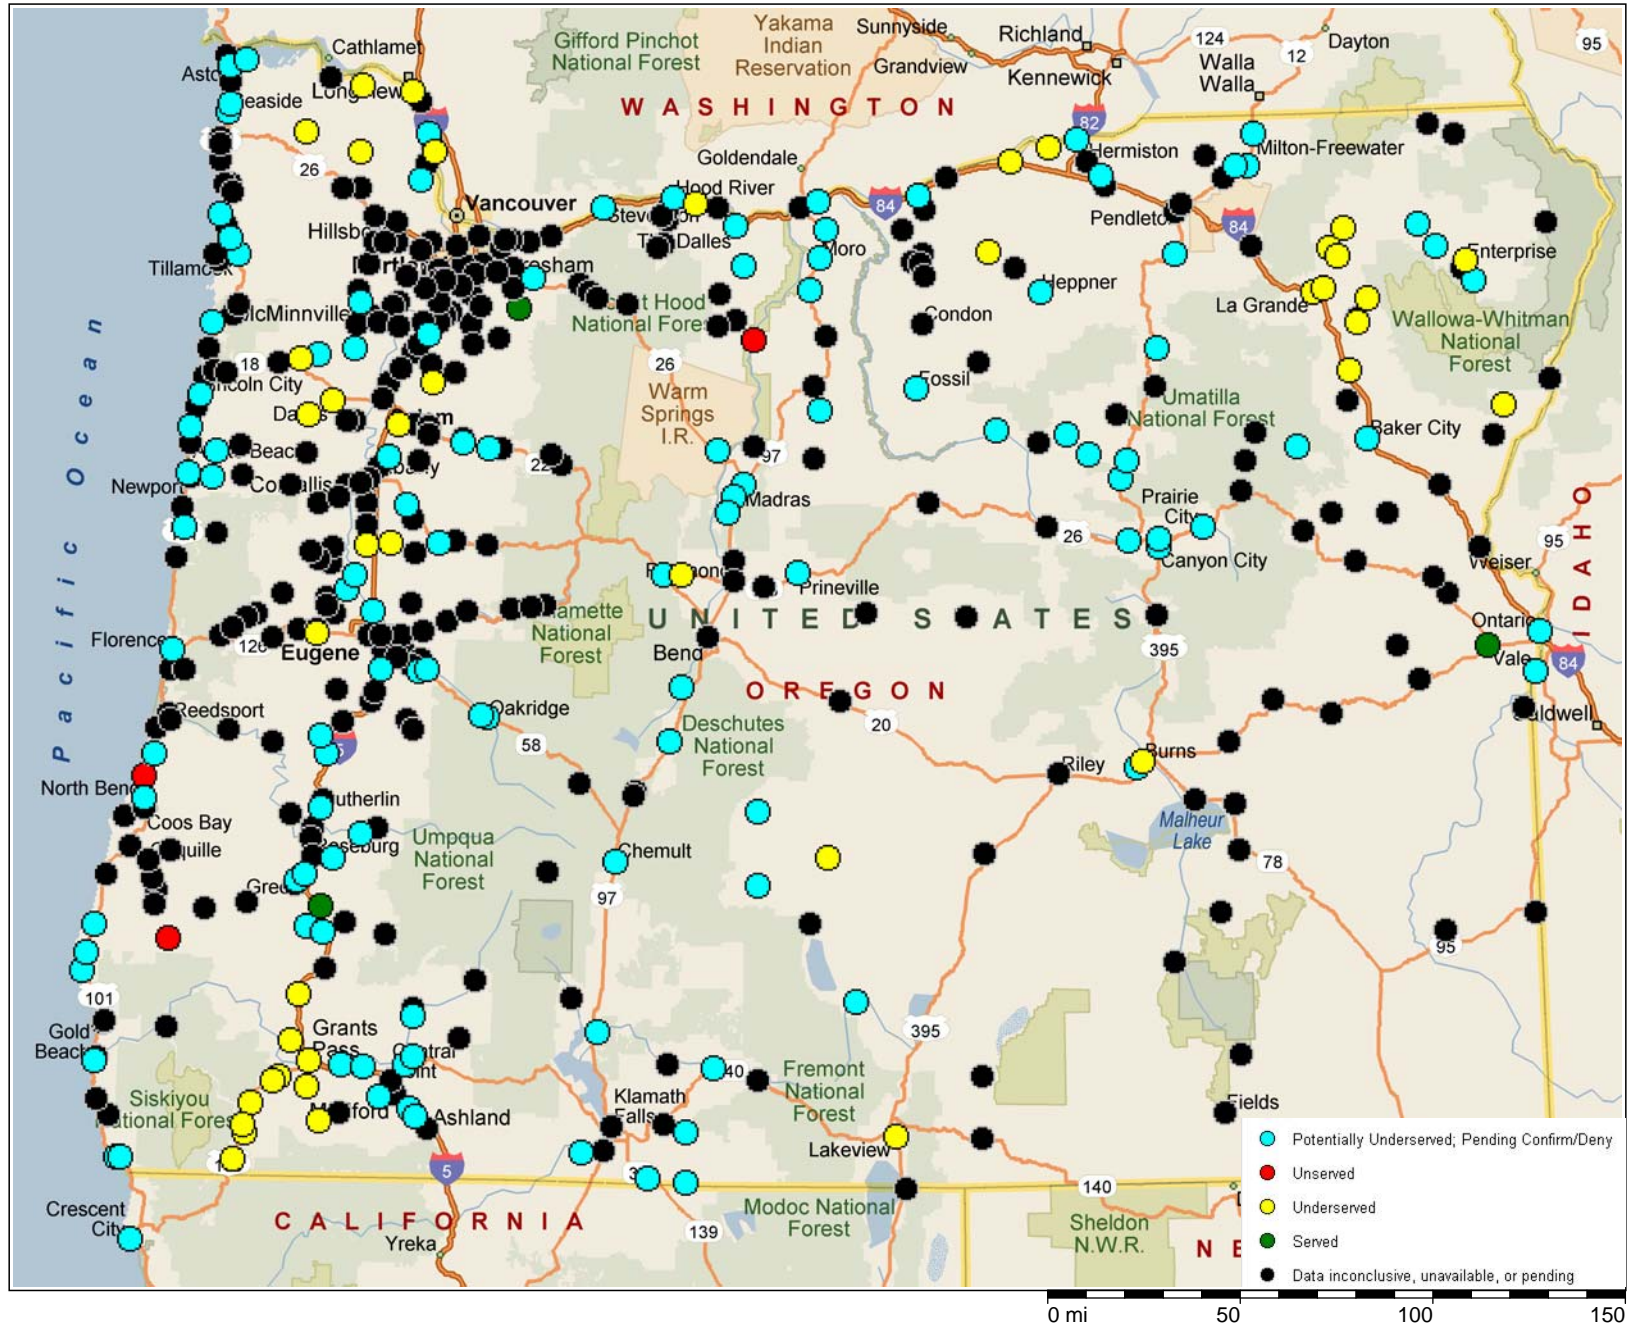

Oregon Communities Broadband Coverage

Copyright © and (P) 1988–2006 Microsoft Corporation and/or its suppliers. All rights reserved. <http://www.microsoft.com/streets/>
 Portions © 1990–2006 InstallShield Software Corporation. All rights reserved. Certain mapping and direction data © 2005 NAVTEQ. All rights reserved. The Data for areas of Canada includes information taken with permission from Canadian authorities, including: © Her Majesty the Queen in Right of Canada, © Queen's Printer for Ontario. NAVTEQ and NAVTEQ ON BOARD are trademarks of NAVTEQ. © 2005 Tele Atlas North America, Inc. All rights reserved. Tele Atlas and Tele Atlas North America are trademarks of Tele Atlas, Inc.